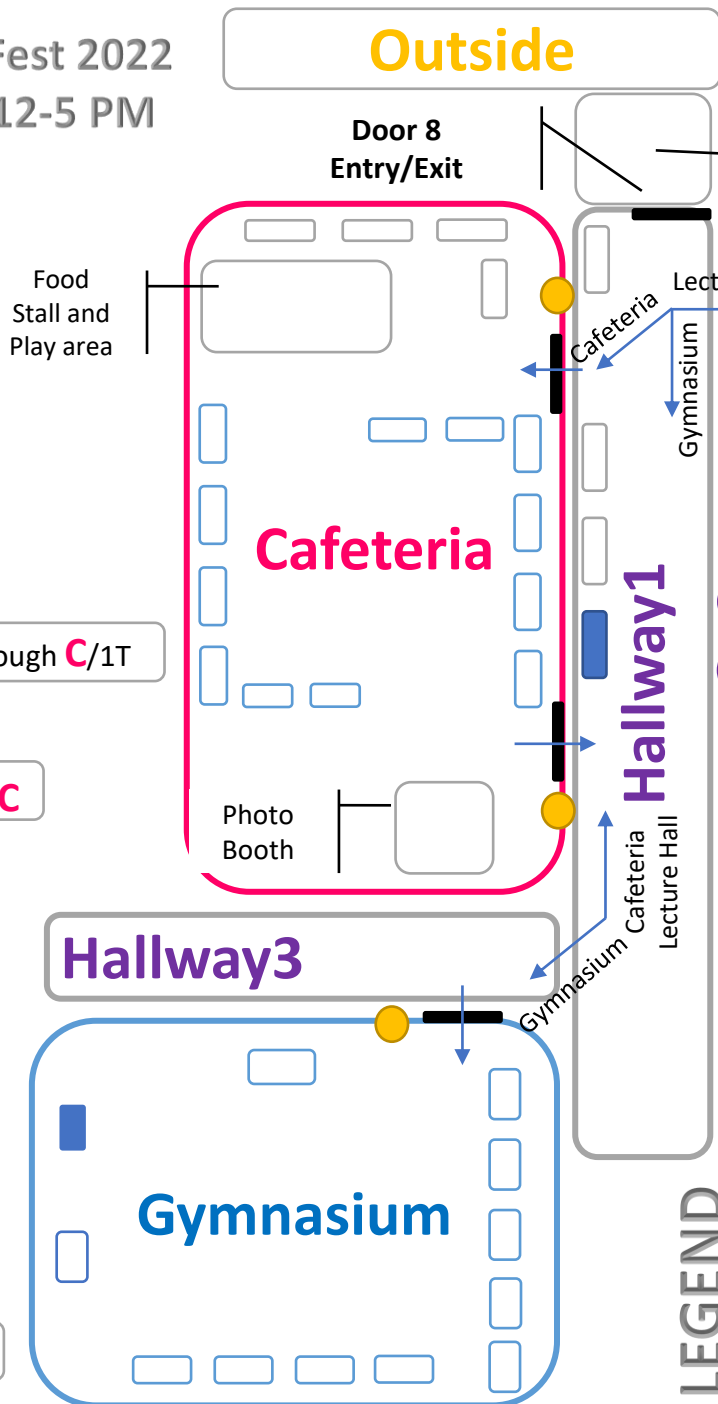

STEM Fest 2022
Oct 8, 12-5 PM

FLOOR PLAN

See schedule on the right

- ① Glad Scientist **C**/2T
- ② Paper Airplane **C**/1T
- ③ Catapult **C**/1T
- ④ Lava Lamp **C**/1T
- ⑤ DNA Bracelets **C**/1T
- ⑥ Volcanos **C**/1T
- ⑦ Potato Clock and Play Dough **C**/1T
- ⑧ Bridge Building **C**/1T
- ⑨ Food Stall and Play area **C**
- ⑩ Photo Booth **C**

- ① Elect/Magnet **G**/3T
- ② Electronics **G**/2T
- ③ FTC **G** /2T
- ④ Library **G** /1T
- ⑤ Rocketry **G** /2T
- ⑥ Build-A-Drone **G** /1T

Project Caelus **O**

Lecture Hall

1. See schedule below
- ① STEM Trivia **L**/1T
  - ② Potentia Robotics **L**/2T
  - ③ Project Caelus **L**/1T

- ① Help Desk - Student Registration **H** /1T
- ② Help Desk - Volunteer Registration **H** /1T
- ③ Help Desk - Inquiry **H** /1T
- ④ Help Desk - TBD **H** /1T

Visit this plan via phone

SCHEDULE

Glad Scientist (C)		STEM Trivia (L)	
	12:30 PM		1:00 PM
	1:30 PM		2:00 PM
	2:30 PM		3:00 PM
	3:30 PM		4:00 PM
	4:30 PM		

LEGEND

- Floor Plan/Schedules Posting
- Outside
- # of Tables
- Doors
- A table
- Cafeteria
- Gymnasium
- TBD Station
- Lecture Hall
- Hallway
- Experiments